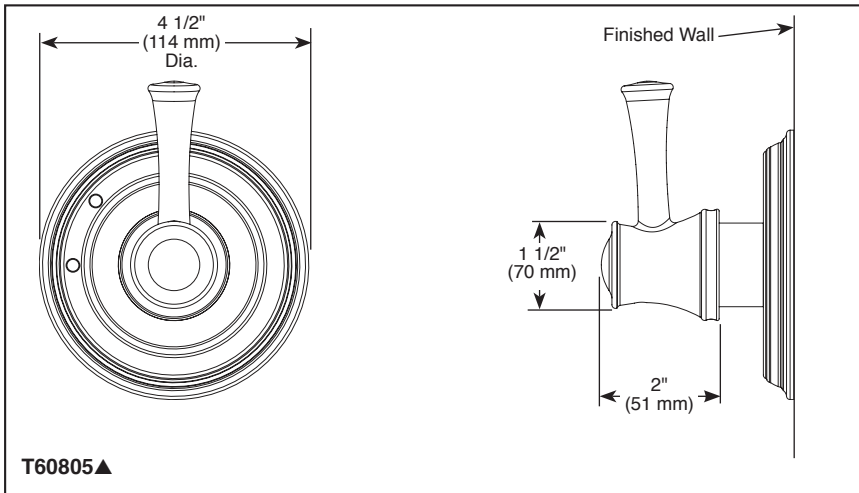

BRIZO®

CUSTOM SHOWER DIVERTER

- Baliza® Collection
- Three Function Diverter Trim (T60805)
- Six Function Diverter Trim (T60905)

Submitted Model No.: _____

Specific Features: _____

STANDARD SPECIFICATIONS

- Three function diverter. 2 individual positions, 1 shared position
- Six function diverter. 3 individual positions, 3 shared positions
- Requires rough-in R60700 to complete installation
- Non shared 3 function cartridge (RP72123) and 6 function cartridge (RP72124) are available
- Rough extension kit (RP75012) available