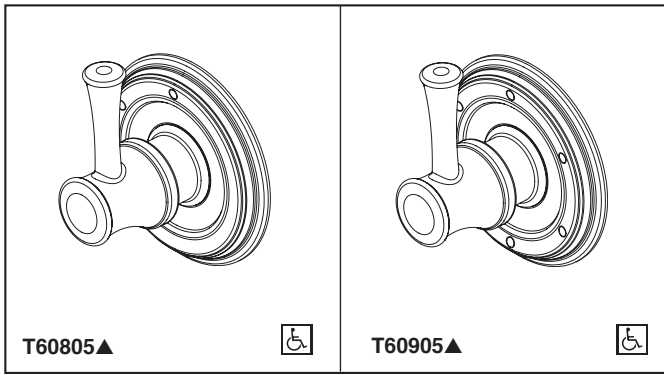

BRIZO®

CUSTOM SHOWER DIVERTER

- Baliza® Collection
- Three Function Diverter Trim (T60805)
- Six Function Diverter Trim (T60905)

Submitted Model No.: _____

Specific Features: _____

STANDARD SPECIFICATIONS

- Three function diverter. 2 individual positions, 1 shared position
- Six function diverter. 3 individual positions, 3 shared positions
- Requires rough-in R60700 to complete installation
- Non shared 3 function cartridge (RP72123) and 6 function cartridge (RP72124) are available
- Rough extension kit (RP75012) available

COMPLIES WITH:

- ASME A112.18.1 / CSA B125.1

♿ Indicates compliance to ICC/ANSI A117.1 - Valve control only

▲ Designate proper finish suffix

Delta reserves the right (1) to make changes in specifications and materials, and (2) to change or discontinue models, both without notice or obligation. Dimensions are for reference only. See current full-line price book or www.brizo.com for finish options and product availability.