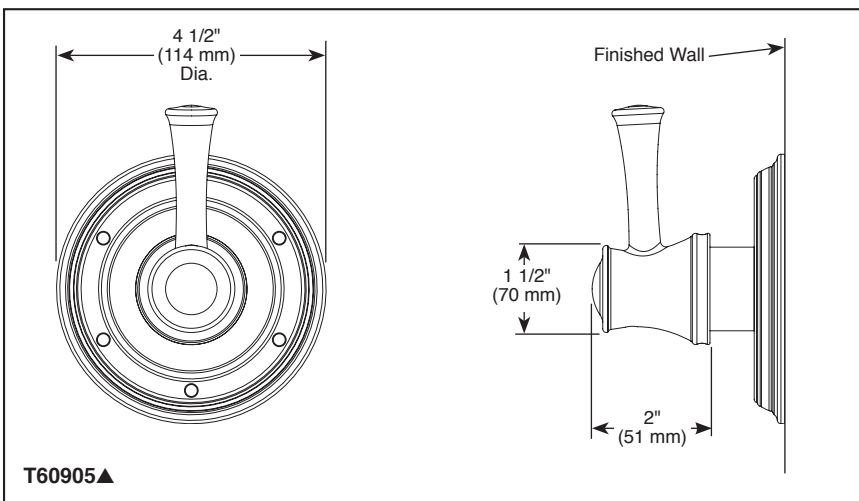

BRIZO®

CUSTOM SHOWER DIVERTER

- Baliza® Collection
- Three Function Diverter Trim (T60805)
- Six Function Diverter Trim (T60905)

Submitted Model No.: _____

Specific Features: _____

STANDARD SPECIFICATIONS

- Three function diverter. 2 individual positions, 1 shared position
- Six function diverter. 3 individual positions, 3 shared positions
- Requires rough-in R60700 to complete installation
- Non shared 3 function cartridge (RP72123) and 6 function cartridge (RP72124) are available
- Rough extension kit (RP75012) available